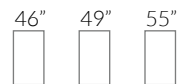

DISPLAY SIZES

OPTIONS

● Available ● Not Available ● Included ● On project

TECHNICAL SPECIFICATIONS

General

Product code	WMS.P46HB (Portrait)	WMS.P49HB (Portrait)	WMS.P55HB (Portrait)
Screen size (inch)	46"	49"	55"
Screen active area (cm)	57,2 X 101,9	107,4 X 60,4	68,1 X 121
Display brightness (nit)	2500	1500	2500
Backlight technology	LED	LED	LED
Screen resolution (pixel)	Full HD - 1920x1080	Full HD - 1920x1080	Full HD - 1920x1080
Contrast ratio	4000:1 (typ)	1300:1 (typ)	4000:1 (typ)
Viewing angle (H/V)	178° / 178°	178° / 178°	178° / 178°
Backlight Life cycle	50.000 hours	50.000 hours	50.000 hours
System operation	24/7/365	24/7/365	24/7/365
Screen orientation	Portrait	Portrait	Portrait
Screen side	Single	Single	Single
Interactive touch	Projected capacitive (optional)	Projected capacitive (optional)	Projected capacitive (optional)
Environment rating	Ful-Outdoor IP55 (Nema 3S)	Full-Outdoor (with canopy) IP55 (Nema 3S)	Full-Outdoor IP55 (Nema 3S)
Operating temperature	-30°C (*) / +40°C	-30°C (*) / +40°C	-30°C (*) / +40°C
Environment humidity	10% - 90%	10% - 90%	10% - 90%
Antivandal protection	IK08	IK08	IK08
Air cooling system	Vortex Ventilation	Ventilation	Vortex Ventilation
Standard color	As shown below	As shown below	As shown below
Enclosure material	Aluminium	Aluminium	Aluminium
Glass	Laminated glass (4mm + 4mm)	Laminated glass (4mm + 4mm)	Laminated glass (4mm + 4mm)
Glass reflection	Anti-reflection	Anti-reflection	Anti-reflection
Vac supply	230V AC +/- 10	230V AC +/- 11	230V AC +/- 10
Power consumption (Typ)	370W	160W	420W
Height (cm)	160	125	177
Width (cm)	77	78	87
Depth (cm)	12,5	12,5	12,5
Weight (Kg)	80	60	91
Notes	(*) -30°C only w/ heater (normally -10°C)	(*) -30°C only w/ heater (normally -10°C)	(*) -30°C only w/ heater (normally -10°C)