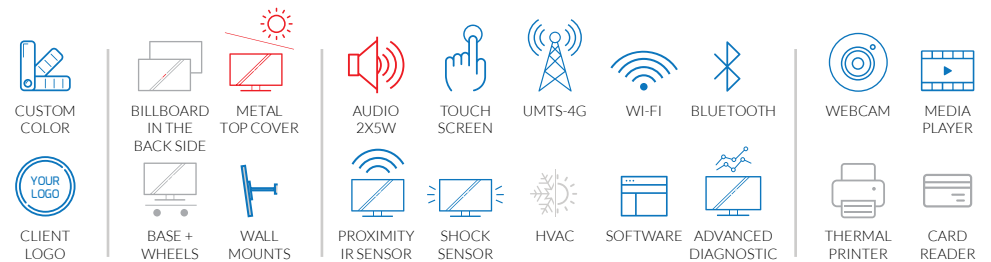

DISPLAY SIZES

OPTIONS

● Available ● Not Available ● Included ● On project