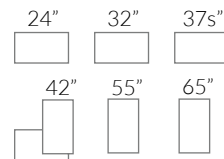

DISPLAY SIZES