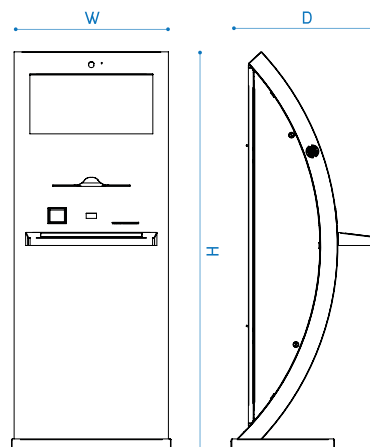

### DISPLAY SIZES

## TECHNICAL SPECIFICATIONS

General	Product code	<b>TSI.L22</b> (Landscape)
	Screen size (inch)	22"
	Screen active area (cm)	47,6 X 26,8
	Display brightness (nit)	300
	Backlight technology	LEDedge
	Screen resolution (pixel)	Full HD - 1920x1080
	Contrast ratio	1000:1 (typ)
	Viewing angle (H/V)	178° / 178°
	Backlight Life cycle	50.000 hours
	System operation	24/7/365
	Screen orientation	Landscape
	Screen side	Single
	Interactive touch	Projected capacitive 10t
Environment	Environment protection	Indoor - IP20 (Nema 1)
	Operating temperature	0°C / +40°C
	Environment humidity	10% - 80%
	Antivandal protection	IK04
Enclosure	Air cooling system	n.a.
	Standard color	As shown below
	Enclosure material	Steel
Dimensions Power	Glass	Scratch-free glass (4mm)
	Glass reflection	Anti-reflection
	Vac supply	230V AC +/- 10
	Power consumption (Typ)	70W
	Height (cm)	155
	Width (cm)	60
	Depth (cm)	52
Weight (Kg)	67	
Base dimensions (cm)	62(W)x5(H)x40(D)	

A4 camera scanner