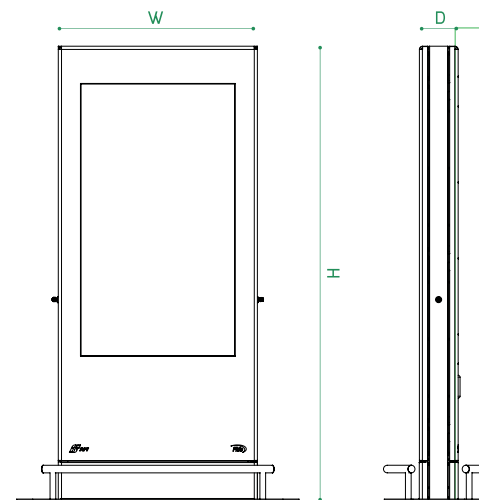

DISPLAY SIZES

OPTIONS

● Available ● Not Available ● Included ● On project

TECHNICAL SPECIFICATIONS

General	SKO.P55 (Portrait)	SKO.P65 (Portrait)
Product code	SKO.P55 (Portrait)	SKO.P65 (Portrait)
Screen size (inch)	55"	65"
Screen active area (cm)	68,1 X 121	80,3 X 142,8
Display brightness (nits)	700	700
Backlight technology	LEDedge	LEDedge
Screen resolution (pixel)	Full HD - 1920x1080	Full HD - 1920x1080
Contrast ratio	4000:1 (typ)	4000:1 (typ)
Viewing angle (H/V)	178° / 178°	178° / 178°
Backlight Life cycle	50.000 hours	50.000 hours
System operation	24/7/365	24/7/365
Screen orientation	Portrait	Portrait
Screen side	Single and Double	Single and Double
Interactive touch	Projected capacitive (optional)	Projected capacitive (optional)
Environment rating	Full-Outdoor IP55 (Nema 3S)	Full-Outdoor IP55 (Nema 3S)
Operating temperature	-30°C (*) / +40°C	-30°C (*) / +40°C
Environment humidity	10% - 90%	10% - 90%
Antivandal protection	IK08	IK08
Air cooling system	Ventilation	Ventilation
Standard color	Black (RAL9005) - Gray (RAL9006)	Black (RAL9005) - Gray (RAL9006)
Enclosure material	Stainless Stell	Stainless Stell
Glass	Laminated glass (4mm + 3mm)	Laminated glass (4mm + 3mm)
Glass reflection	Anti-reflection	Anti-reflection
Vac supply	230V AC +/- 10	230V AC +/- 10
Power consumption (Typ)	185W (single side) 370W (double side)	290W (single side) 580W (double side)
Dimensions		
Height (cm)	216	239
Width (cm)	91,5	104,5
Depth (cm) [DoubleSide]	20,5 - [20,5]	20,5 - [20,5]
Weight (Kg) [DoubleSide]	280 - [315]	300 - [350]
Base Dimensions (cm)	148(W)x18,4(H)x58(D)	148(W)x18,4(H)x58(D)
Notes	(*) -30°C only w/ heater (normally -10°C)	(*) -30°C only w/ heater (normally -10°C)