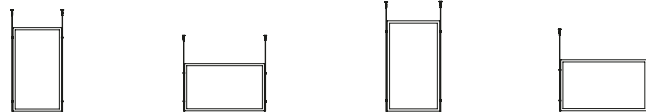

### DISPLAY SIZES

TECHNICAL SPECIFICATIONS

General

Product code	MHW.P49HB (Portrait)	MHW.L49HB (Landscape)	MHW.P55HB (Portrait)	MHW.L55HB (Landscape)
Screen size (inch)	49"		55"	
Screen active area (cm)	60,4 X 107,4		68,1 X 121	
Display brightness (nit)	1500		2500	
Backlight technology	LED		LED	
Screen resolution (pixel)	Full HD - 1920x1080		Full HD - 1920x1080	
Contrast ratio	1300:1 (typ)		4000:1 (typ)	
Viewing angle (H/V)	178° / 178°		178° / 178°	
Backlight Life cycle	60.000 hours		50.000 hours	
System operation	24/7/365		24/7/365	
Screen orientation	Portrait	Landscape	Portrait	Landscape
Screen side	Single		Single	
Interactive touch	n.a.		n.a.	