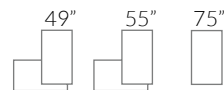

### DISPLAY SIZES

TECHNICAL SPECIFICATIONS

General

Product code	MHW.P49HB (Portrait)	MHW.L49HB (Landscape)	MHW.P55HB (Portrait)	MHW.L55HB (Landscape)
Screen size (inch)	49"		55"	
Screen active area (cm)	60,4 X 107,4		68,1 X 121	
Display brightness (nit)	1500		2500	
Backlight technology	LED		LED	
Screen resolution (pixel)	Full HD - 1920x1080		Full HD - 1920x1080	
Contrast ratio	1300:1 (typ)		4000:1 (typ)	
Viewing angle (H/V)	178° / 178°		178° / 178°	
Backlight Life cycle	60.000 hours		50.000 hours	
System operation	24/7/365		24/7/365	
Screen orientation	Portrait	Landscape	Portrait	Landscape
Screen side	Single		Single	
Interactive touch	n.a.		n.a.	

Enclosure

Air cooling system	no		no	
Standard color	Chrome Steel		Chrome Steel	
Enclosure material	Stainless Steel		Stainless Steel	
Glass	n.a.		n.a.	
Glass reflection	n.a.		n.a.	

Dimensions Power

Vac supply	24V DC		24V DC	
Power consumption (Typ)	120W		360W	
Height (cm)	114,5	67,5	129,5	76,5
Width (cm)	67,5	114,5	76,5	129,5
Depth (cm)	5	5	9	9
Weight (Kg)	22	22	35	35

Product code	MHW.P75HB (Portrait)
Screen size (inch)	75"
Screen active area (cm)	92,8 X 164,9
Display brightness (nit)	up to 3000
Backlight technology	LED
Screen resolution (pixel)	UHD - 3840x2160
Contrast ratio	5000:1 (typ)
Viewing angle (H/V)	178° / 178°
Backlight Life cycle	50.000 hours
System operation	24/7/365
Screen orientation	Portrait
Screen side	Single
Interactive touch	Projected capacitive