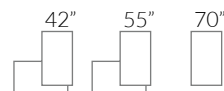

DISPLAY SIZES

OPTIONS

● Available ● Not Available ● Included ● On project