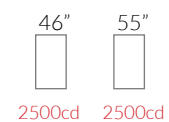

WMS

Monitor
Full-Outdoor