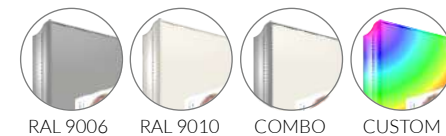

COLOR AND FINISHING

Various varnish colors available
Client logo customization

OPTIONS

● Available ● Not Available ● Included

AUDIO 2X5W	TOUCH SCREEN	WEBCAM	PROXIMITY IR SENSOR	SHOCK SENSOR	UMTS-4G	WI-FI	HVAC	BLUETOOTH	CARD READER
CUSTOM COLOR	CLIENT LOGO	MEDIA PLAYER	SOFTWARE	ADVANCED DIAGNOSTIC	METAL TOP COVER	BASE + WHEELS	BILLBOARD IN THE BACK SIDE	WALL MOUNTS	THERMAL PRINTER

TESTS AND CERTIFICATIONS

CE **RoHS** **IP55 Sunlight**

FS CAP IV 2015
EMC EN 50293 - EN 55014 - EN 55022 - EN 61000-3 - EN 61000-4
Environmental Test: IEC 60068-2-1; IEC 60068-2-14
Safety: IEC60950-1
Random Vibration Test: IEC 60068-2-64
IP Code IEC 60529
IK Rating IEC 62262
LVD 2014/35/EU - EMC 2014/30/EU - ROHS 2011/65/UE