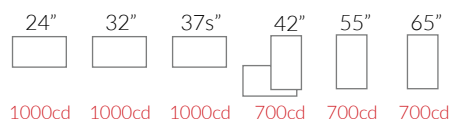

WAVE

WMO

Monitor
Semi-Outdoor