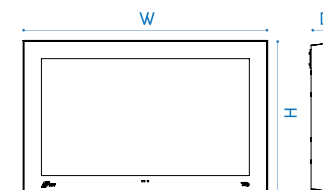

## TECHNICAL SPECIFICATIONS

General	WMO.L24 (Landscape)	WMO.L32 (Landscape)	WMO.L37s (Landscape)	WMO.P42 (Portrait)	WMO.L42 (Landscape)	WMO.P55 (Portrait)	WMO.P65 (Portrait)	
Product code	WMO.L24 (Landscape)	WMO.L32 (Landscape)	WMO.L37s (Landscape)	WMO.P42 (Portrait)	WMO.L42 (Landscape)	WMO.P55 (Portrait)	WMO.P65 (Portrait)	
Screen size (inch)	24"	32"	37s"	42"		55"	65"	
Screen active area (cm)	52,7 X 29,6	69,8 X 39,2	90,4 X 25,4	52,4 X 93,1		68,1 X 121	80,3 X 142,8	
Display brightness (nits)	1000	1000	1000	700		700	700	
Backlight technology	LEDedge	LEDedge	LEDedge	LEDedge		LEDedge	LEDedge	
Screen resolution (pixel)	Full HD - 1920x1080	Full HD - 1920x1080	1920 x 540	Full HD - 1920x1080		Full HD - 1920x1080	Full HD - 1920x1080	
Contrast ratio	3000:1 (typ)	3000:1 (typ)	4000:1 (typ)	4000:1 (typ)		4000:1 (typ)	4000:1 (typ)	
Viewing angle (H/V)	178° / 178°	178° / 178°	178° / 178°	178° / 178°		178° / 178°	178° / 178°	
Backlight Life cycle	50.000 hours	50.000 hours	70.000 hours	50.000 hours		50.000 hours	50.000 hours	
System operation	24/7/365	24/7/365	24/7/365	24/7/365		24/7/365	24/7/365	
Screen orientation	Landscape	Landscape	Landscape	Portrait	Landscape	Portrait	Portrait	
Screen side	Single	Single	Single	Single		Single	Single	
Interactive touch	n.a.	Projected capacitive (optional)	n.a.	Projected capacitive (optional)		Projected capacitive (optional)	Projected capacitive (optional)	
Environment	Semi-Outdoor IP55 (Nema 3S)	Semi-Outdoor IP55 (Nema 3S)	Semi-Outdoor IP55 (Nema 3S)	Semi-Outdoor IP55 (Nema 3S)		Semi-Outdoor IP55 (Nema 3S)	Semi-Outdoor IP55 (Nema 3S)	
Operating temperature	-30°C (*) / +45°C	-30°C (*) / +45°C	-30°C (*) / +45°C	-30°C (*) / +45°C		-30°C (*) / +45°C	-30°C (*) / +45°C	
Environment humidity	10% - 90%	10% - 90%	10% - 90%	10% - 90%		10% - 90%	10% - 90%	
Antivandal protection	IK08	IK08	IK08	IK08		IK08	IK08	
Enclosure	Air cooling system	Ventilation	Ventilation	Ventilation		Ventilation	Ventilation	
Standard color	Black (RAL9005) Gray (RAL9006)	Black (RAL9005) Gray (RAL9006)	Black (RAL9005) Gray (RAL9006)	Black (RAL9005) Gray (RAL9006)		Black (RAL9005) Gray (RAL9006)	Black (RAL9005) Gray (RAL9006)	
Enclosure material	Aluminium	Aluminium	Aluminium	Aluminium		Aluminium	Aluminium	
Glass	Laminated glass (4mm + 3mm)	Laminated glass (4mm + 3mm)	Laminated glass (4mm + 3mm)	Laminated glass (4mm + 3mm)		Laminated glass (4mm + 3mm)	Laminated glass (4mm + 3mm)	
Glass reflection	Anti-reflection	Anti-reflection	Anti-reflection	Anti-reflection		Anti-reflection	Anti-reflection	
Power	Vac supply	230V AC +/- 10	230V AC +/- 10	230V AC +/- 10		230V AC +/- 10	230V AC +/- 10	
Power consumption (Typ)	75W	140W	92W	146W		161W	266W	
Dimensions	Height (cm)	45	55	44	109,5	69	137,5	164,5
Width (cm)	68	85,5	109,5	69	109,5	84,5	101,5	
Depth (cm)	12,5	12,5	12,5	12,5	12,5	12,5	12,5	
Weight (Kg)	22	30	31	38	38	70	90	
Notes	(*) -30°C only w/ heater (normally -10°C)		(*) -30°C only w/ heater (normally -10°C)		(*) -30°C only w/ heater (normally -10°C)		(*) -30°C only w/ heater (normally -10°C)	