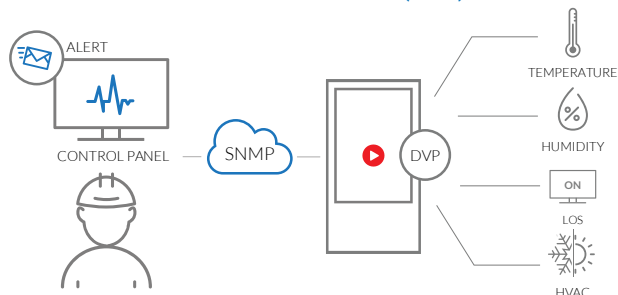

# WMS

Monitor

Wave WMS is a powerful monitor for use outdoors, with direct sunlight. With an 2500 nits LED backlight Full-HD LCD display, WMS maintains excellent brightness and sharpness of images 24/7 regardless of weather conditions. The internal temperature is controlled independently via a vortex ventilation system, without the use of the typical HVAC conditioner, respecting the environment. The structure is made of anti-corrosive aluminum, while the front door is made of laminated tempered 4+4 mm shatterproof glass. The Wave monitors are suitable for stands, exterior facades of museums, theaters and cinemas, or on bus shelters or pipe mounts. Thanks to FIDA's advanced diagnostic system, with SNMP protocol it is possible to monitor data from the electronic cards, media players and sensors all remotely via a simple and intuitive web interface viewable from a PC, tablet or smartphone.

## ADVANCED DIAGNOSTIC SYSTEM (DVP)

- SUNLIGHT READABLE
- HIGH BRIGHTNESS 2.500 NITS
- ALUMINIUM METAL CASE
- 24/7 USAGE
- TEMPERATURE RANGE FROM -30°C TO +40°C
- ADVANCED DIAGNOSTIC SYSTEM
- VANDAL PROOF FRONTAL GLASS DOOR
- EASY ACCESS FOR MAINTENANCE