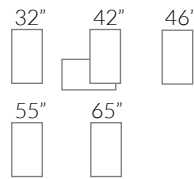

DISPLAY SIZES

STRUCTURE AND MATERIALS

- Structure in Satin Stainless Steel
  Safety 4mm tempered glass
  Easily accessible hidden USB port
  Thin enclosure
  Vandal proof grade structure (IK04)
  Special wall bracket with integrated lock