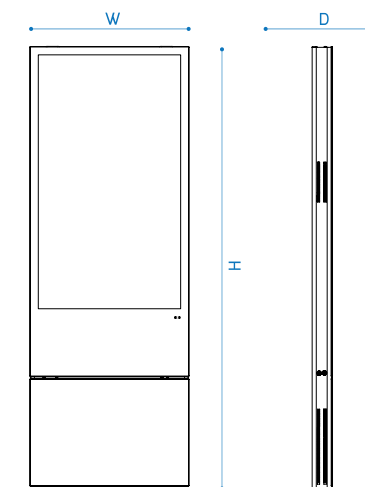

Frontal Door with hinges on the Top.

32" 42" 46" 55"

700cd

65"

700cd