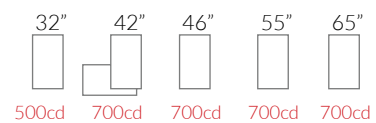

THILE

THM

Monitor
Indoor