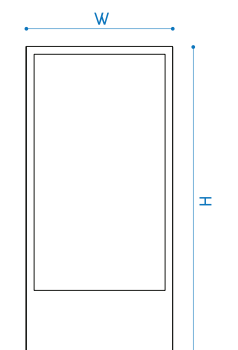

Frontal Door with hinges on the Top.

32" 42" 46" 55"

700cd

65"

700cd

(*) Elevator Special Version +24V DC