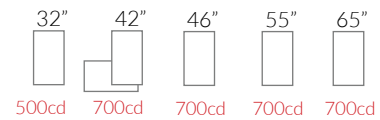

THK

Digital Totem
Indoor