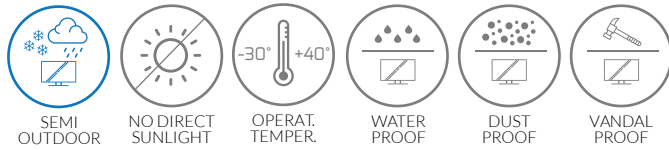

# MOTUS MMO

Monitor

The Motus MMO monitors are rugged industrial displays equipped with a special ventilation system capable of operating in outdoor areas even in the presence of iron powders. Particularly suitable for applications in transport, such as subways, railway stations and airports, but also in industrial facilities, harbors, shipyards and naval fleets, where information must be guaranteed even in the most adverse conditions, preferably without direct sunlight on display. The enclosure is made entirely of anti-corrosive aluminum, with all frontal glass finish which is vandal-resistant and anti-reflective. This makes it immune to electromagnetic interference and especially resistant to corrosion. It has a frontal compass opening and uses hydraulic shock absorber to facilitate the operations of ordinary maintenance. The Motus MMO are available with a wide range of accessories and options for the wall or ceiling, also there is dual-monitor setup in a "V" shape.