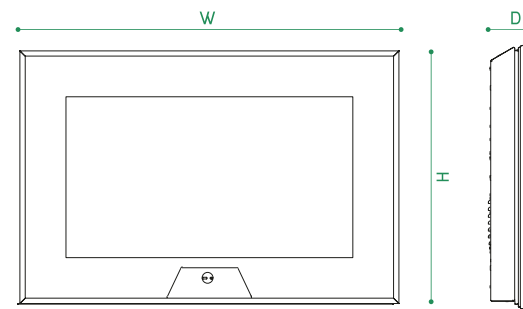

## TECHNICAL SPECIFICATIONS

General

Product code	MMO.L42 (Landscape)	MMO.L42HB (Landscape)	MMO.L55 (Landscape)	MMO.L55HB (Landscape)
Screen size (inch)	42"		55"	
Screen active area (cm)	93,1 X 52,4		121 X 68,1	
Display brightness (nits)	700	1500	700	2500
Backlight technology	LEDedge		LEDedge	
Screen resolution (pixel)	Full HD - 1920x1080		Full HD - 1920x1080	
Contrast ratio	4000:1 (typ)	5000:1 (typ)	4000:1 (typ)	5000:1 (typ)
Viewing angle (H/V)	178° / 178°		178° / 178°	
Backlight Life cycle	50.000 hours		50.000 hours	
System operation	24/7/365		24/7/365	
Screen orientation	Landscape		Landscape	
Screen side	Single		Single	
Interactive touch	Projected capacitive (optional)		Projected capacitive (optional)	
Environment rating	Semi-Outdoor IP55 (Nema 3S)		Semi-Outdoor IP55 (Nema 3S)	
Operating temperature	-30°C (*) / +40°C		-30°C (*) / +40°C	
Environment humidity	10% - 90%		10% - 90%	
Antivandal protection	IK08		IK08	
Air cooling system	Ventilation		Ventilation	
Standard color	Gray (RAL9006)		Gray (RAL9006)	
Enclosure material	Aluminium		Aluminium	
Glass	Laminated glass (3mm + 3mm)		Laminated glass (3mm + 3mm)	
Glass reflection	Anti-reflection		Anti-reflection	
Vac supply	230V AC +/- 10		230V AC +/- 10	
Power consumption (Typ)	140W	300w	170W	380W
Height (cm)	82		98	
Width (cm)	122		150	
Depth (cm)	16		18,5	
Weight (Kg)	70		100	
Notes	(*) -30°C only w/ heater (normally -10°C)		(*) -30°C only w/ heater (normally -10°C)	

Environment

Enclosure

Dimensions Power

Frontal Door with hinges on the Bottom.