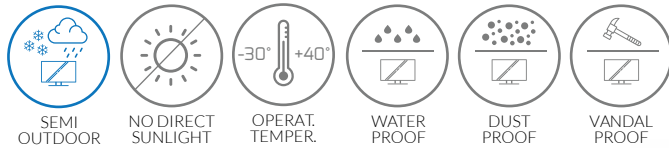

MOTUS MKO

Digital Totem

The Motus MKO are ideal for installations in airports, railway stations and subways, where there is the presence of direct sunlight on the display and an ambient temperature not exceeding 40 °C. They are available in sizes 42 "and 55" in single sided version and screen orientation in landscape mode. The structure is made entirely of stainless steel with frontal laminated safety glass 3+3 mm. The SKO totems use TFT LCD panels with LED backlight and a brightness of 700 nits and 2500 nits, with a high degree of visibility, even in places with high artificial illumination. It can optionally be equipped with a touch screen up to 40 touches to make it an effective instrument for traveler information, for example to search for a particular place of interest, or as an information point or host system with virtual operator. MKO is designed to be able to be anchored to the floor or to be placed against a wall. The simple attachment system also allows you to obtain a perfect adherence to the wall, avoiding unsightly wiring in view.