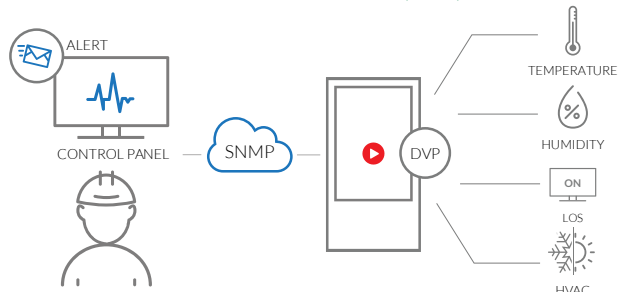

ADVANCED DIAGNOSTIC SYSTEM (DVP)

- ENCLOSURE VERSION AVAILABLE
- ALUMINIUM METAL CASE
- TEMPERATURE RANGE FROM -30°C TO +40°C
- SUITABLE UP TO 2.500 NITS DISPLAY
- EASY ACCESS FOR MAINTENANCE
- ADVANCED DIAGNOSTIC SYSTEM AVAILABLE
- DUST AND WATER PROTECTION
- VANDAL PROOF FRONTAL GLASS

DISPLAY SIZES

STRUCTURE AND MATERIALS

- Available up to 2.500 nits display
- Main structure in anti-corrosive aluminum
- Antiglare safety 3+3 tempered glass
- Safety Lock and invisible screws and hinges
- Shock absorber for easy maintenance
- Vandal proof grade structure (IK08)

COLOR AND FINISHING

Various varnish colors available
Client logo customization

OPTIONS

● Available ● Not Available ● Included

AUDIO 2X5W	TOUCH SCREEN	WEBCAM	PROXIMITY IR SENSOR	SHOCK SENSOR	UMTS-4G	WI-FI	HVAC	BLUETOOTH	CARD READER
CUSTOM COLOR	CLIENT LOGO	MEDIA PLAYER	SOFTWARE	ADVANCED DIAGNOSTIC	METAL TOP COVER	BASE + WHEELS	BILLBOARD IN THE BACK SIDE	WALL MOUNTS	THERMAL PRINTER

TESTS AND CERTIFICATIONS

LVD 2014/35/UE
EMC 2014/30/UE
ROHS 2011/65/UE
IP Code IEC 60529
IK Rating IEC 62262
Safety of Information Technology Equipment:
IEC 60950-1
Safety Requirements of Audio, Video and Similar
Electronic Apparatus: IEC 60065