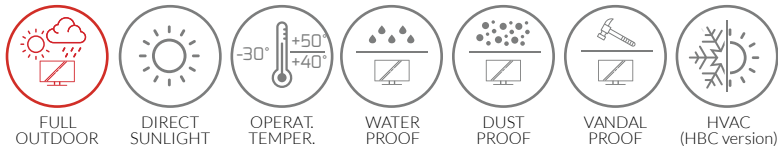

EXENTIA EKS

Digital Totem

Exentia EKS is a digital totem created to meet all requirements for full-outdoor usage, in all weather conditions without the need to use a traditional air conditioner (for temperatures up to 40° C). The 2500 nits high brightness LCD panel, assures visibility even under direct sunlight and the latest and sophisticated technology guarantees maximum performance capabilities even in conditions of high temperatures up to +50° C (HBC version), facing south. Available in IP55 Sunlight version without air conditioner (HB version) or IP65 with air conditioner (HBC version). The Exentia is available in 46", 55" and 75", in single or double-sided version. The vandal proof all frontal 4+4 glass, 3G connectivity and a sophisticated diagnostic system make it particularly suitable for installation in historical tourist areas, by the seaside, mountains or anywhere where information and content must always be ensured.