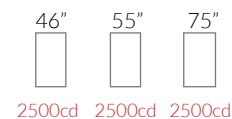

EKS

Digital Totem
Full-Outdoor