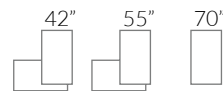

DISPLAY SIZES

STRUCTURE AND MATERIALS

- Main structure in anti-corrosive aluminum
- Antiglare safety 4+3 mm tempered glass
- Safety Lock and invisible screws and hinges
- Fixture to the floor
- Vandal proof grade structure (IK08)
- Optional base with wheels