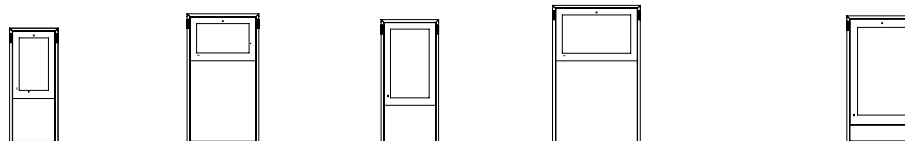

TECHNICAL SPECIFICATIONS

General	EKO.P42 (Portrait)	EKO.L42 (Landscape)	EKO.P55 (Portrait)	EKO.L55 (Landscape)	EKO.P70 (Portrait)
Product code	EKO.P42 (Portrait)	EKO.L42 (Landscape)	EKO.P55 (Portrait)	EKO.L55 (Landscape)	EKO.P70 (Portrait)
Screen size (inch)	42"		55"		70"
Screen active area (cm)	52,4 X 93,1		68,1 X 121		86,5 X 153,8
Display brightness (nits)	700		700		700
Backlight technology	LEDedge		LEDedge		LEDedge
Screen resolution (pixel)	Full HD - 1920x1080		Full HD - 1920x1080		Full HD - 1920x1080
Contrast ratio	4000:1 (typ)		4000:1 (typ)		5000:1 (typ)
Viewing angle (H/V)	178° / 178°		178° / 178°		178° / 178°
Backlight Life cycle	50.000 hours		50.000 hours		50.000 hours
System operation	24/7/365		24/7/365		24/7/365
Screen orientation	Portrait	Landscape	Portrait	Landscape	Portrait
Screen side	Single and Double		Single and Double		Single and Double
Interactive touch	Projected capacitive (optional)		Projected capacitive (optional)		Projected capacitive (optional)
Environment rating	Semi-Outdoor IP55 (Nema 3S)		Semi-Outdoor IP55 (Nema 3S)		Semi-Outdoor IP55 (Nema 3S)
Operating temperature	-30°C (*) / +45°C		-30°C (*) / +45°C		-30°C (*) / +45°C
Environment humidity	10% - 90%		10% - 90%		10% - 90%
Antivandal protection	IK08		IK08		IK08
Air cooling system	Ventilation		Ventilation		Ventilation
Standard color	Black (RAL9005) - Gray (RAL9006)		Black (RAL9005) - Gray (RAL9006)		Black (RAL9005) - Gray (RAL9006)
Enclosure material	Aluminium		Aluminium		Aluminium
Glass	Laminated glass (4mm + 3mm)		Laminated glass (4mm + 3mm)		Laminated glass (4mm + 3mm)
Glass reflection	Anti-reflection		Anti-reflection		Anti-reflection
Vac supply	230V AC +/- 10		230V AC +/- 10		230V AC +/- 10
Power consumption (Typ)	135W (single side) 270W (double side)		153W (single side) 306W (double side)		261W (single side) 522W (double side)
Height (cm)	201	226	216	241	223
Width (cm)	86	127	102	155	125
Depth (cm) [DoubleSide]	15 - [29]	15 - [29]	15 - [29]	15 - [29]	15 - [29]
Weight (Kg) [DoubleSide]	115 - [230]	130 - [260]	145 - [290]	155 - [310]	165 - [330]
Base dimensions (cm)	86(W)x8(H)x60(D)	127(W)x8(H)x60(D)	102(W)x8(H)x60(D)	155(W)x8(H)x60(D)	125(W)x8(H)x60(D)
Notes	(*) -30°C only w/ heater (normally -10°C)		(*) -30°C only w/ heater (normally -10°C)		(*) -30°C only w/ heater (normally -10°C)
Dimensions					
Power					
Enclosure					
Environment					