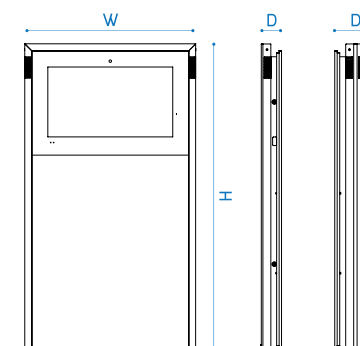

TECHNICAL SPECIFICATIONS

General	EKO.P42 (Portrait)	EKO.L42 (Landscape)	EKO.P55 (Portrait)	EKO.L55 (Landscape)	EKO.P70 (Portrait)
Product code	EKO.P42 (Portrait)	EKO.L42 (Landscape)	EKO.P55 (Portrait)	EKO.L55 (Landscape)	EKO.P70 (Portrait)
Screen size (inch)	42"		55"		70"
Screen active area (cm)	52,4 X 93,1		68,1 X 121		86,5 X 153,8
Display brightness (nits)	700		700		700
Backlight technology	LEDedge		LEDedge		LEDedge
Screen resolution (pixel)	Full HD - 1920x1080		Full HD - 1920x1080		Full HD - 1920x1080
Contrast ratio	4000:1 (typ)		4000:1 (typ)		5000:1 (typ)
Viewing angle (H/V)	178° / 178°		178° / 178°		178° / 178°
Backlight Life cycle	50.000 hours		50.000 hours		50.000 hours
System operation	24/7/365		24/7/365		24/7/365
Screen orientation	Portrait	Landscape	Portrait	Landscape	Portrait
Screen side	Single and Double		Single and Double		Single and Double
Interactive touch	Projected capacitive (optional)		Projected capacitive (optional)		Projected capacitive (optional)
Environment rating	Semi-Outdoor IP55 (Nema 3S)		Semi-Outdoor IP55 (Nema 3S)		Semi-Outdoor IP55 (Nema 3S)
Operating temperature	-30°C (*) / +45°C		-30°C (*) / +45°C		-30°C (*) / +45°C
Environment humidity	10% - 90%		10% - 90%		10% - 90%
Antivandal protection	IK08		IK08		IK08
Air cooling system	Ventilation		Ventilation		Ventilation
Standard color	Black (RAL9005) - Gray (RAL9006)		Black (RAL9005) - Gray (RAL9006)		Black (RAL9005) - Gray (RAL9006)
Enclosure material	Aluminium		Aluminium		Aluminium
Glass	Laminated glass (4mm + 3mm)		Laminated glass (4mm + 3mm)		Laminated glass (4mm + 3mm)
Glass reflection	Anti-reflection		Anti-reflection		Anti-reflection
Vac supply	230V AC +/- 10		230V AC +/- 10		230V AC +/- 10
Power consumption (Typ)	135W (single side) 270W (double side)		153W (single side) 306W (double side)		261W (single side) 522W (double side)
Height (cm)	201	226	216	241	223
Width (cm)	86	127	102	155	125
Depth (cm) [DoubleSide]	15 - [29]	15 - [29]	15 - [29]	15 - [29]	15 - [29]
Weight (Kg) [DoubleSide]	115 - [230]	130 - [260]	145 - [290]	155 - [310]	165 - [330]
Base dimensions (cm)	86(W)x8(H)x60(D)	127(W)x8(H)x60(D)	102(W)x8(H)x60(D)	155(W)x8(H)x60(D)	125(W)x8(H)x60(D)
Notes	(*) -30°C only w/ heater (normally -10°C)		(*) -30°C only w/ heater (normally -10°C)		(*) -30°C only w/ heater (normally -10°C)
Dimensions					
Power					
Enclosure					
Environment					