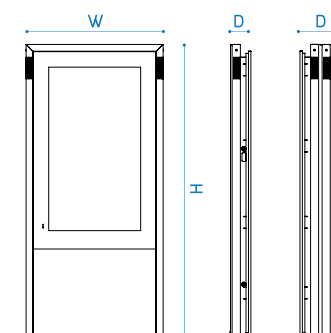

TECHNICAL SPECIFICATIONS

General	EKO.P42 (Portrait)	EKO.L42 (Landscape)	EKO.P55 (Portrait)	EKO.L55 (Landscape)	EKO.P70 (Portrait)
Product code	EKO.P42 (Portrait)	EKO.L42 (Landscape)	EKO.P55 (Portrait)	EKO.L55 (Landscape)	EKO.P70 (Portrait)
Screen size (inch)	42"		55"		70"
Screen active area (cm)	52,4 X 93,1		68,1 X 121		86,5 X 153,8
Display brightness (nits)	700		700		700
Backlight technology	LEDedge		LEDedge		LEDedge
Screen resolution (pixel)	Full HD - 1920x1080		Full HD - 1920x1080		Full HD - 1920x1080
Contrast ratio	4000:1 (typ)		4000:1 (typ)		5000:1 (typ)
Viewing angle (H/V)	178° / 178°		178° / 178°		178° / 178°
Backlight Life cycle	50.000 hours		50.000 hours		50.000 hours
System operation	24/7/365		24/7/365		24/7/365
Screen orientation	Portrait	Landscape	Portrait	Landscape	Portrait
Screen side	Single and Double		Single and Double		Single and Double
Interactive touch	Projected capacitive (optional)		Projected capacitive (optional)		Projected capacitive (optional)
Environment rating	Semi-Outdoor IP55 (Nema 3S)		Semi-Outdoor IP55 (Nema 3S)		Semi-Outdoor IP55 (Nema 3S)
Operating temperature	-30°C (*) / +45°C		-30°C (*) / +45°C		-30°C (*) / +45°C
Environment humidity	10% - 90%		10% - 90%		10% - 90%
Antivandal protection	IK08		IK08		IK08
Air cooling system	Ventilation		Ventilation		Ventilation
Standard color	Black (RAL9005) - Gray (RAL9006)		Black (RAL9005) - Gray (RAL9006)		Black (RAL9005) - Gray (RAL9006)
Enclosure material	Aluminium		Aluminium		Aluminium
Glass	Laminated glass (4mm + 3mm)		Laminated glass (4mm + 3mm)		Laminated glass (4mm + 3mm)
Glass reflection	Anti-reflection		Anti-reflection		Anti-reflection
Vac supply	230V AC +/- 10		230V AC +/- 10		230V AC +/- 10
Power consumption (Typ)	135W (single side) 270W (double side)		153W (single side) 306W (double side)		261W (single side) 522W (double side)
Height (cm)	201	226	216	241	223
Width (cm)	86	127	102	155	125
Depth (cm) [DoubleSide]	15 - [29]	15 - [29]	15 - [29]	15 - [29]	15 - [29]
Weight (Kg) [DoubleSide]	115 - [230]	130 - [260]	145 - [290]	155 - [310]	165 - [330]
Base dimensions (cm)	86(W)x8(H)x60(D)	127(W)x8(H)x60(D)	102(W)x8(H)x60(D)	155(W)x8(H)x60(D)	125(W)x8(H)x60(D)
Notes	(*) -30°C only w/ heater (normally -10°C)		(*) -30°C only w/ heater (normally -10°C)		(*) -30°C only w/ heater (normally -10°C)
Dimensions					
Power					
Enclosure					
Environment					