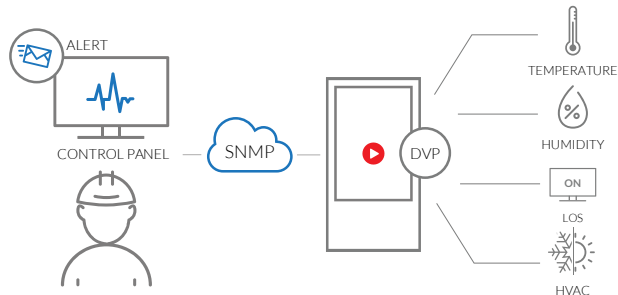

Frontal Door with hinges on the Right (Left hinges upon request).

EXENTIA EKS

Digital Totem

Exentia EKS is a digital totem created to meet all requirements for full-outdoor usage, in all weather conditions without the need to use a traditional air conditioner (for temperatures up to 40° C). The 2500 nits high brightness LCD panel, assures visibility even under direct sunlight and the latest and sophisticated technology guarantees maximum performance capabilities even in conditions of high temperatures up to +50° C (HBC version), facing south. Available in IP55 Sunlight version without air conditioner (HB version) or IP65 with air conditioner (HBC version). The Exentia is available in 46", 55" and 75", in single or double-sided version. The vandal proof all frontal 4+4 glass, 3G connectivity and a sophisticated diagnostic system make it particularly suitable for installation in historical tourist areas, by the seaside, mountains or anywhere where information and content must always be ensured.

ADVANCED DIAGNOSTIC SYSTEM (DVP)

- SUNLIGHT READABLE
- HIGH BRIGHTNESS 2.500 NITS
- HIGH QUALITY FINISHES
- 24/7 USAGE
- TEMPERATURE RANGE FROM -30°C TO +50°C
- ADVANCED DIAGNOSTICS SYSTEM
- ALUMINIUM METAL CASE
- VANDAL PROOF FRONTAL GLASS DOOR