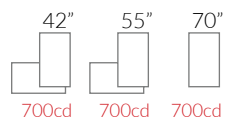

EKO

Digital Totem
Semi-Outdoor