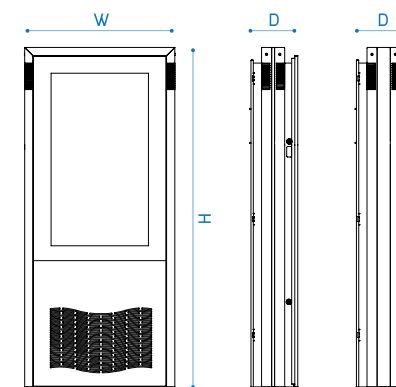

Product code	EKS.P46HB (Portrait)	EKS.P46HBC (Portrait)	EKS.P55 HB (Portrait)	EKS.P55 HBC (Portrait)	EKS.P75HB (Portrait)
Screen size (inch)	46"		55"		75"
Screen active area (cm)	57,2 X101,9		68,1 X 121		92,8 X 164,9
Display brightness (nits)	2500		2500		2500
Backlight technology	LED		LED		LED
Screen resolution (pixel)	Full HD - 1920x1080		Full HD - 1920x1080		Full HD - 1920x1080
Contrast ratio	4000:1 (typ)		4000:1 (typ)		5000:1 (typ)
Viewing angle (H/V)	178° / 178°		178° / 178°		178° / 178°
Backlight Life cycle	50.000 hours		50.000 hours		50.000 hours
System operation	24/7/365		24/7/365		24/7/365
Screen orientation	Portrait		Portrait		Portrait
Screen side	Single	Single and Double	Single	Single and Double	Single
Interactive touch	Projected capacitive (optional)		Projected capacitive (optional)		Projected capacitive (optional)
Environment rating	Full-Outdoor IP55 (Nema 3S)	Full-Outdoor IP65 (Nema 4X)	Full-Outdoor IP55 (Nema 3S)	Full-Outdoor IP65 (Nema 4X)	Full-Outdoor IP55 (Nema 3S)
Operating temperature	-30°C (*) / +40°C	-30°C (*) / +50°C	-30°C (*) / +40°C	-30°C (*) / +50°C	-30°C (*) / +40°C
Environment humidity	10% - 90%		10% - 90%		10% - 90%
Antivandal protection	IK08		IK08		IK08
Air cooling system	Vortex Ventilation	HVAC	Vortex Ventilation	HVAC	Vortex Ventilation
Standard color	Gray (RAL9006) - White (RAL9010)		Gray (RAL9006) - White (RAL9010)		Gray (RAL9006) - White (RAL9010)
Enclosure material	Aluminium		Aluminium		Aluminium
Glass	Laminated glass (4mm + 4mm)		Laminated glass (4mm + 4mm)		Laminated glass (4mm + 4mm)
Glass reflection	Anti-reflection		Anti-reflection		Anti-reflection
Vac supply	230V AC +/- 10		230V AC +/- 10		230V AC +/- 10
Power consumption (Typ)	360W	846W (single side) 1692W (double side)	405W	882W (single side) 1764W (double side)	1150W
Height (cm)	206		216		246
Width (cm)	91		102		127
Depth (cm) [DoubleSide]	29	29 - [35]	29	29 - [40]	36
Weight (Kg) [DoubleSide]	190	225 - [279]	200	235 - [294]	390
Base dimensions (cm)	91(W)x8(H)x60(D)		102(W)x8(H)x60(D)		n.a.
Notes	(*) -30°C only w/ heater (normally -10°C)		(*) -30°C only w/ heater (normally -10°C)		(*) -30°C only w/ heater (normally -10°C)

Frontal Door with hinges on the Right (Left hinges upon request).