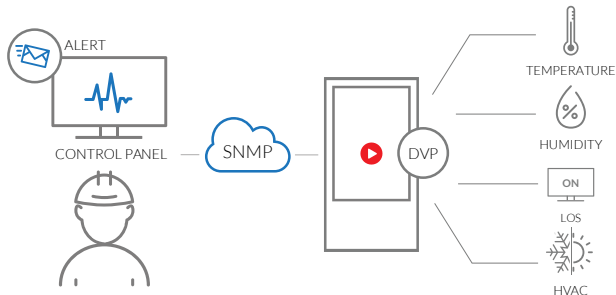

EXENTIA

EKO

Digital Totem
Semi-Outdoor

EKS

Digital Totem
Full-Outdoor

EXENTIA EKO

Digital Totem

The Exentia EKO is a multimedia totem with reduced size, capable of operating 24 hours per day. It's use is especially recommended in places where there is no direct sunlight on the display, however it is suitable for installations under rain, snow or in the presence of salt, water, dust or air pollution. The totem has an external light sensor that adjusts the display brightness according to its surrounding. This translates into considerable energy saving and prolonging the life of the display. The enclosure is made of aluminum, making it immune to electromagnetic interference and especially resistant to corrosion. The EKO is available both in double or single-sided versions, with or without touch-screen and an optional SNMP diagnostic system that monitors key operating parameters remotely. Especially suitable for installation in outdoor shopping malls, airports, railway stations or historical and cultural settlements and tourist sites.

ADVANCED DIAGNOSTIC SYSTEM (DVP)

- HIGH QUALITY FINISHES
- 24/7 USAGE
- EASY ACCESS FOR MAINTENANCE
- VANDAL PROOF FRONTAL GLASS DOOR
- ADVANCED DIAGNOSTIC SYSTEM
- DUST AND WATER PROTECTION
- TEMPERATURE RANGE FROM -30°C TO +45°C
- SLIM DESIGN