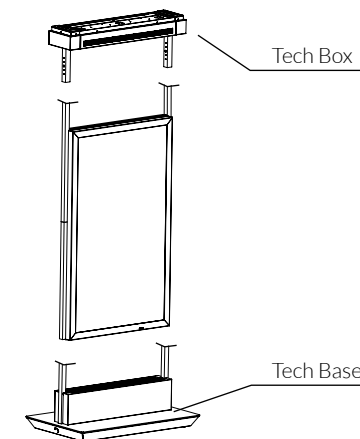

Power

Vac supply	230V AC +/- 10	230V AC +/- 10
Power consumption (typ)	320 W	485 W

Dimensions

	110	71	130	81
Height (cm) [only monitor]				
Width (cm) [TechBox]	71 [80]	115 [124]	81 [90]	130 [139]
Depth (cm) [TechBase]	10	10	10	10
Weight (Kg)	43	44	52	54
Notes				

main OPTIONS

- Cellular Router
- Mini PC
- Free-Standing

MOUNTING SYSTEMS

DUAL SIDED MONITOR

Window Side
2500 nit

In-Store Side
700 nit