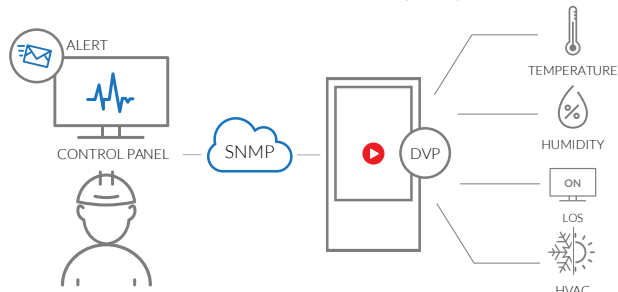

# SIGNUM SMO

Monitor

The SMO semi-outdoor are professional ultra strong monitors that provide real-time public service informations in airports, bus stations or railway stations. The shell is made entirely of extruded aluminum, immune to electromagnetic interference and extremely resistant to corrosion, water and iron powders. The displays run from 24" to 65" and comes with anchor hanging by a special lattice, or in special cases on a pole. Both versions can be configured with single-sided or double-sided display elements. The monitors SMO new designed by Fida use TFT LCD panels with LED backlight that can reduce energy consumption up to 40%, compared to TFT LCD panels of old design. Other advantages of LED backlight, in favor of the old CCFL technology, consist in not making use of harmful substances, improved image quality and increased product life cycle of up to 50,000 hours of use.

## ADVANCED DIAGNOSTIC SYSTEM (DVP)

- ALUMINIUM METAL CASE
- TEMPERATURE RANGE -30°C / - +45°C
- EASY ACCESS FOR MAINTENANCE
- 24/7 USAGE
- ADVANCED DIAGNOSTIC SYSTEM
- DUST AND WATER PROTECTION
- VANDAL PROOF FRONTAL GLASS DOOR
- ROBUST AND RELIABLE