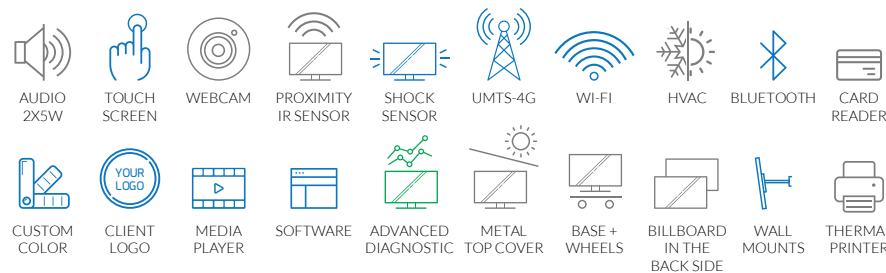

OPTIONS

● Available ● Not Available ● Included

TESTS AND CERTIFICATIONS

FS CAP IV 2015
EMC EN 50293 - EN 55014 - EN 55022 - EN 61000-3 - EN 61000-4
Environmental Test: IEC 60068-2-1; IEC 60068-2-14
Safety: IEC 60950-1
Random Vibration Test: IEC 60068-2-64
IP Code IEC 60529
IK Rating IEC 62262
LVD 2014/35/EU - EMC 2014/30/EU - ROHS 2011/65/UE