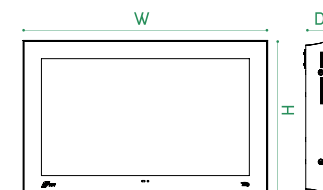

## TECHNICAL SPECIFICATIONS

| General                   | SMO.L24<br>(Landscape)                       | SMO.L32<br>(Landscape)                       | SMO.L37s<br>(Landscape)                      | SMO.P42<br>(Portrait)                        | SMO.L42<br>(Landscape) | SMO.P55<br>(Portrait)                        | SMO.P65<br>(Portrait)                        |
|---------------------------|--|--|--|--|------------------------|--|--|
| Product code              | SMO.L24<br>(Landscape)                       | SMO.L32<br>(Landscape)                       | SMO.L37s<br>(Landscape)                      | SMO.P42<br>(Portrait)                        | SMO.L42<br>(Landscape) | SMO.P55<br>(Portrait)                        | SMO.P65<br>(Portrait)                        |
| Screen size (inch)        | 24"  | 32"  | 37s"   | 42"  |                        | 55"  | 65"  |
| Screen active area (cm)   | 52,7 X 29,6                                  | 69,8 X 39,2                                  | 90,4 X 25,4                                  | 52,4 X 93,1                                  |                        | 68,1 X 121                                   | 80,3 X 142,8                                 |
| Display brightness (nits) | 1500   | 1000   | 1000   | 700  |                        | 700  | 700  |
| Backlight technology      | LEDedge                                      | LEDedge                                      | LEDedge                                      | LEDedge                                      |                        | LEDedge                                      | LEDedge                                      |
| Screen resolution (pixel) | Full HD - 1920x1080                          | Full HD - 1920x1080                          | 1920 x 540                                   | Full HD - 1920x1080                          |                        | Full HD - 1920x1080                          | Full HD - 1920x1080                          |
| Contrast ratio            | 1000:1 (typ)                                 | 3000:1 (typ)                                 | 4000:1 (typ)                                 | 4000:1 (typ)                                 |                        | 4000:1 (typ)                                 | 4000:1 (typ)                                 |
| Viewing angle (H/V)       | 178° / 178°                                  | 178° / 178°                                  | 178° / 178°                                  | 178° / 178°                                  |                        | 178° / 178°                                  | 178° / 178°                                  |
| Backlight Life cycle      | 50.000 hours                                 | 50.000 hours                                 | 70.000 hours                                 | 50.000 hours                                 |                        | 50.000 hours                                 | 50.000 hours                                 |
| System operation          | 24/7/365                                     | 24/7/365                                     | 24/7/365                                     | 24/7/365                                     |                        | 24/7/365                                     | 24/7/365                                     |
| Screen orientation        | Landscape                                    | Landscape                                    | Landscape                                    | Portrait                                     | Landscape              | Portrait                                     | Portrait                                     |
| Screen side               | Single                                       | Single                                       | Single                                       | Single                                       |                        | Single                                       | Single                                       |
| Interactive touch         | n.a.   | Projected capacitive<br>(optional)           | n.a.   | Projected capacitive<br>(optional)           |                        | Projected capacitive<br>(optional)           | Projected capacitive<br>(optional)           |
| Environment               |  |  |  |  |                        |  |  |
| Environment rating        | Semi-Outdoor<br>IP55 (Nema 3S)               | Semi-Outdoor<br>IP55 (Nema 3S)               | Semi-Outdoor<br>IP55 (Nema 3S)               | Semi-Outdoor<br>IP55 (Nema 3S)               |                        | Semi-Outdoor<br>IP55 (Nema 3S)               | Semi-Outdoor<br>IP55 (Nema 3S)               |
| Operating temperature     | -30°C (*) / +45°C                            | -30°C (*) / +45°C                            | -30°C (*) / +45°C                            | -30°C (*) / +45°C                            |                        | -30°C (*) / +45°C                            | -30°C (*) / +45°C                            |
| Environment humidity      | 10% - 90%                                    | 10% - 90%                                    | 10% - 90%                                    | 10% - 90%                                    |                        | 10% - 90%                                    | 10% - 90%                                    |
| Antivandal protection     | IK08   | IK08   | IK08   | IK08   |                        | IK08   | IK08   |
| Enclosure                 |  |  |  |  |                        |  |  |
| Air cooling system        | Ventilation                                  | Ventilation                                  | Ventilation                                  | Ventilation                                  |                        | Ventilation                                  | Ventilation                                  |
| Standard color            | Black (RAL9005)<br>Gray (RAL9006)            | Black (RAL9005)<br>Gray (RAL9006)            | Black (RAL9005)<br>Gray (RAL9006)            | Black (RAL9005)<br>Gray (RAL9006)            |                        | Black (RAL9005)<br>Gray (RAL9006)            | Black (RAL9005)<br>Gray (RAL9006)            |
| Enclosure material        | Aluminium                                    | Aluminium                                    | Aluminium                                    | Aluminium                                    |                        | Aluminium                                    | Aluminium                                    |
| Glass                     | Laminated glass<br>(4mm + 3mm)               | Laminated glass<br>(4mm + 3mm)               | Laminated glass<br>(4mm + 3mm)               | Laminated glass<br>(4mm + 3mm)               |                        | Laminated glass<br>(4mm + 3mm)               | Laminated glass<br>(4mm + 3mm)               |
| Glass reflection          | Anti-reflection                              | Anti-reflection                              | Anti-reflection                              | Anti-reflection                              |                        | Anti-reflection                              | Anti-reflection                              |
| Dimensions - Power        |  |  |  |  |                        |  |  |
| Vac supply                | 230V AC +/- 10                               | 230V AC +/- 10                               | 230V AC +/- 10                               | 230V AC +/- 10                               |                        | 230V AC +/- 10                               | 230V AC +/- 10                               |
| Power consumption (Typ)   | 45W  | 140W   | 92W  | 146W   |                        | 161W   | 266W   |
| Height (cm)               | 45   | 55   | 44   | 109,5  | 69                     | 137,5  | 164,5  |
| Width (cm)                | 68   | 85,5   | 109,5  | 69   | 109,5                  | 84,5   | 101,5  |
| Depth (cm)                | 12,5   | 12,5   | 12,5   | 12,5   | 12,5                   | 12,5   | 12,5   |
| Weight (Kg)               | 22   | 30   | 31   | 38   | 38                     | 70   | 90   |
| Notes                     | (*) -30°C only w/ heater<br>(normally -10°C) | (*) -30°C only w/ heater<br>(normally -10°C) | (*) -30°C only w/ heater<br>(normally -10°C) | (*) -30°C only w/ heater<br>(normally -10°C) |                        | (*) -30°C only w/ heater<br>(normally -10°C) | (*) -30°C only w/ heater<br>(normally -10°C) |